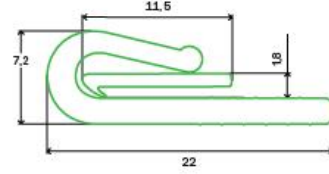

Ürün Kodu / Product Code  
27041-120 & 23115-999

27041-120

23115-999

27041-120		23115-999	
AMBALAJ BİLGİLERİ / PACKING INFORMATION		AMBALAJ BİLGİLERİ / PACKING INFORMATION	
AMBALAJ BİRİMİ / PACKAGING UNIT	ADET/PCS	AMBALAJ BİRİMİ / PACKAGING UNIT	METRE/MTR
AMBALAJ MİKTARI / PACKAGING QUANTITY	150	AMBALAJ MİKTARI / PACKAGING QUANTITY	500
PAKETLEME ŞEKLİ / PACKAGING TYPE	KOLİ / BOX	PAKETLEME ŞEKLİ / PACKAGING TYPE	TOP / ROLL
2707-113			
AMBALAJ BİLGİLERİ / PACKING INFORMATION			
AMBALAJ BİRİMİ / PACKAGING UNIT	METRE/MTR		
AMBALAJ MİKTARI / PACKAGING QUANTITY	1000		
PAKETLEME ŞEKLİ / PACKAGING TYPE	TOP / ROLL		

NO.	NEW NO.	DESCRIPTION	L X B X H	FLANGE	REQUEST	MATERIAL	COLOUR	PU	PQ
2704-120	27041-120	with guide grooves	1,200 x 22.00 x 7.2 mm		X	PP	●	req	1 EP - 20 car
2704-120C	27041-120C	with guide grooves and cut-ins	1,200 x 22.00 x 7.2 mm		X	PP	●	req	1 EP - 20 car

NO.	NEW NO.	DESCRIPTION	L X B X H	FLANGE	REQUEST	MATERIAL	COLOUR	PU	PQ
2023-500	23145-999	for 2023-L000, for fabrics	on rolls x 14.50 x 2.9 mm		X	PP	●	req	1 EP - 10 rls
2023-501	23155-999	for 2023-L000, for leather	on rolls x 15.50 x 2.9 mm		X	PP	●	req	1 EP - 10 rls
2023-501C		for 2023-L000, with cut-ins	on rolls x 15.50 x 2.9 mm		X	PP	●	req	1 EP - 10 rls
2023-506	23115-999	for 2023-M000, for leather	on rolls x 11.50 x 1.8 mm		X	PP	●	req	1 EP - 10 rls
2023-510	23125-999	for 2023-M000, for fabrics	on rolls x 12.50 x 1.8 mm		X	PP	●	req	1 EP - 10 rls